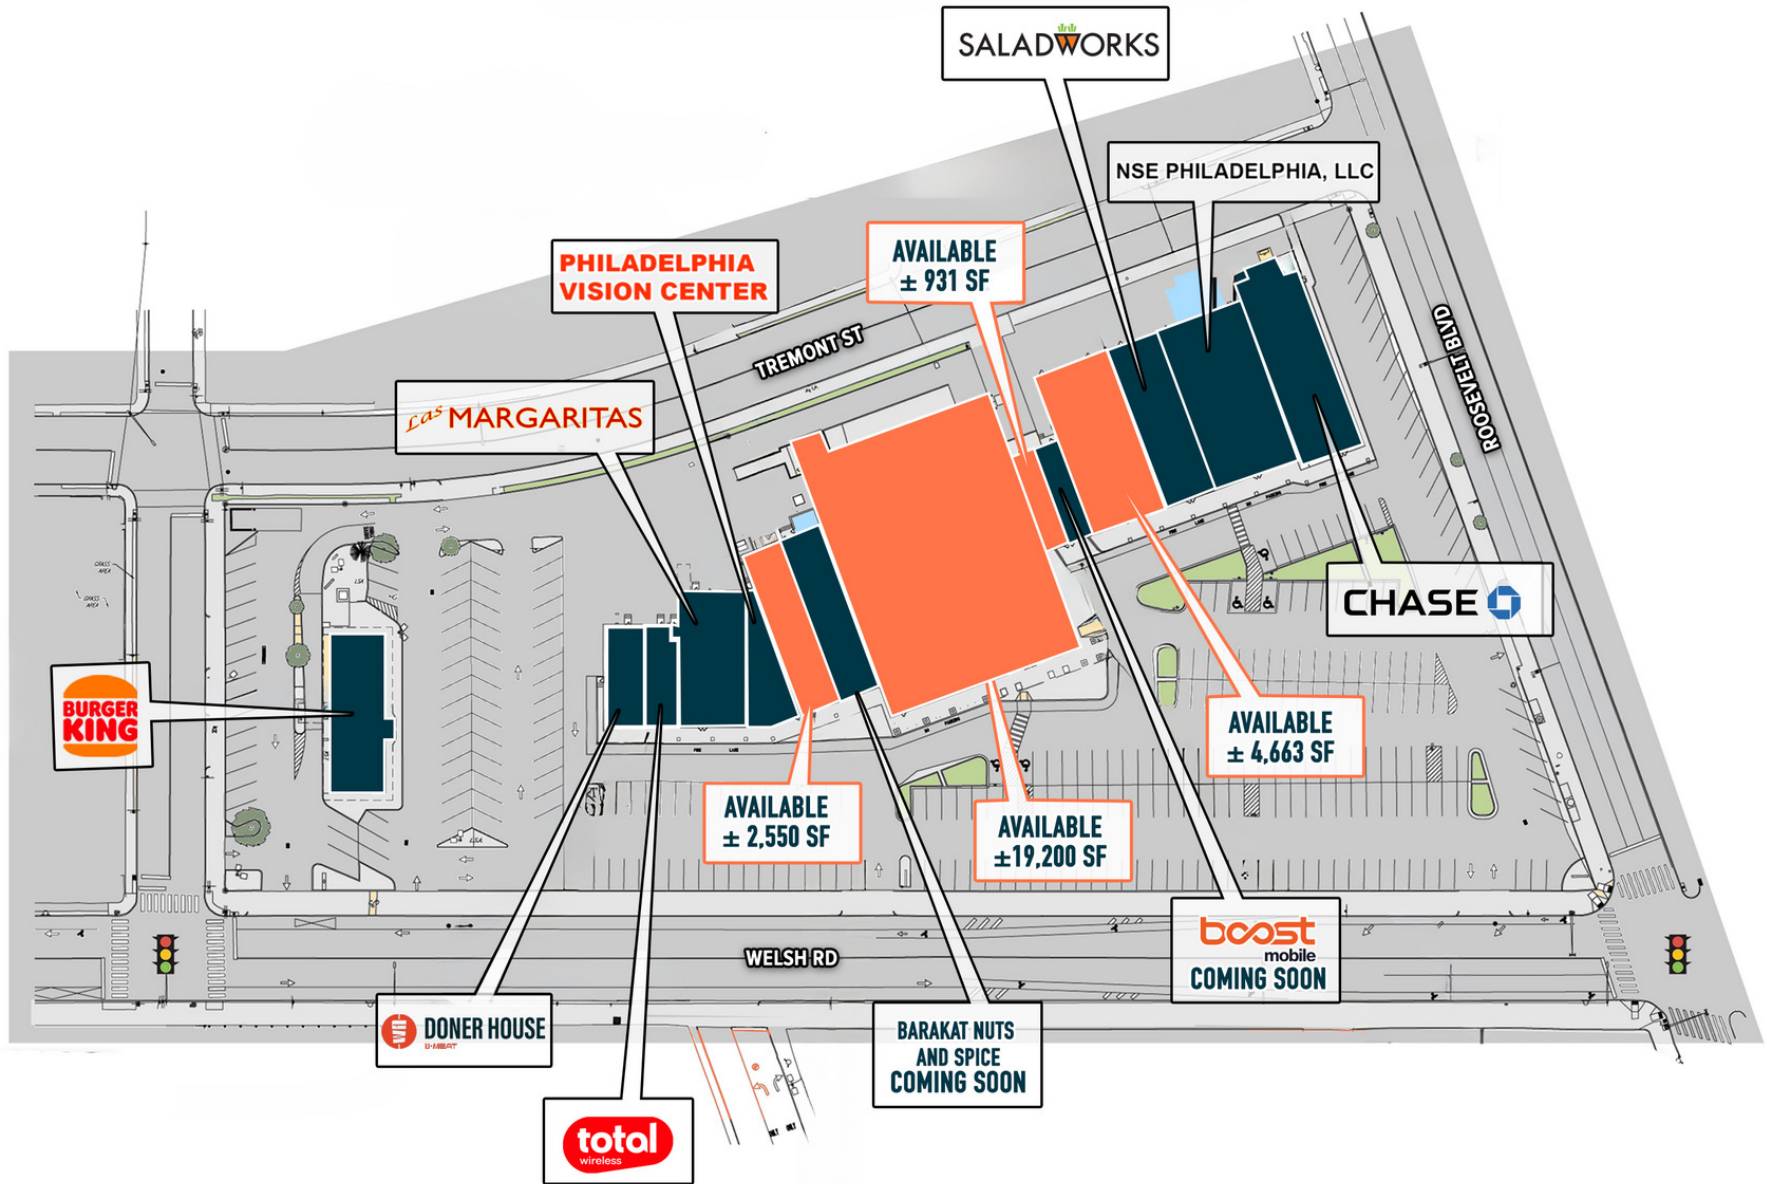

SITE PLAN

The information and images contained herein are from sources deemed reliable. However, Metro Commercial Real Estate, Inc. makes no representation whatsoever as to their accuracy or authenticity. Images shown may be modified for illustrative purposes. Images may be out-of-date and not current.

TREMONT PLAZA
PHILADELPHIA, PA
WELSH ROAD & ROOSEVELT BOULEVARD

www.metrocommercial.com