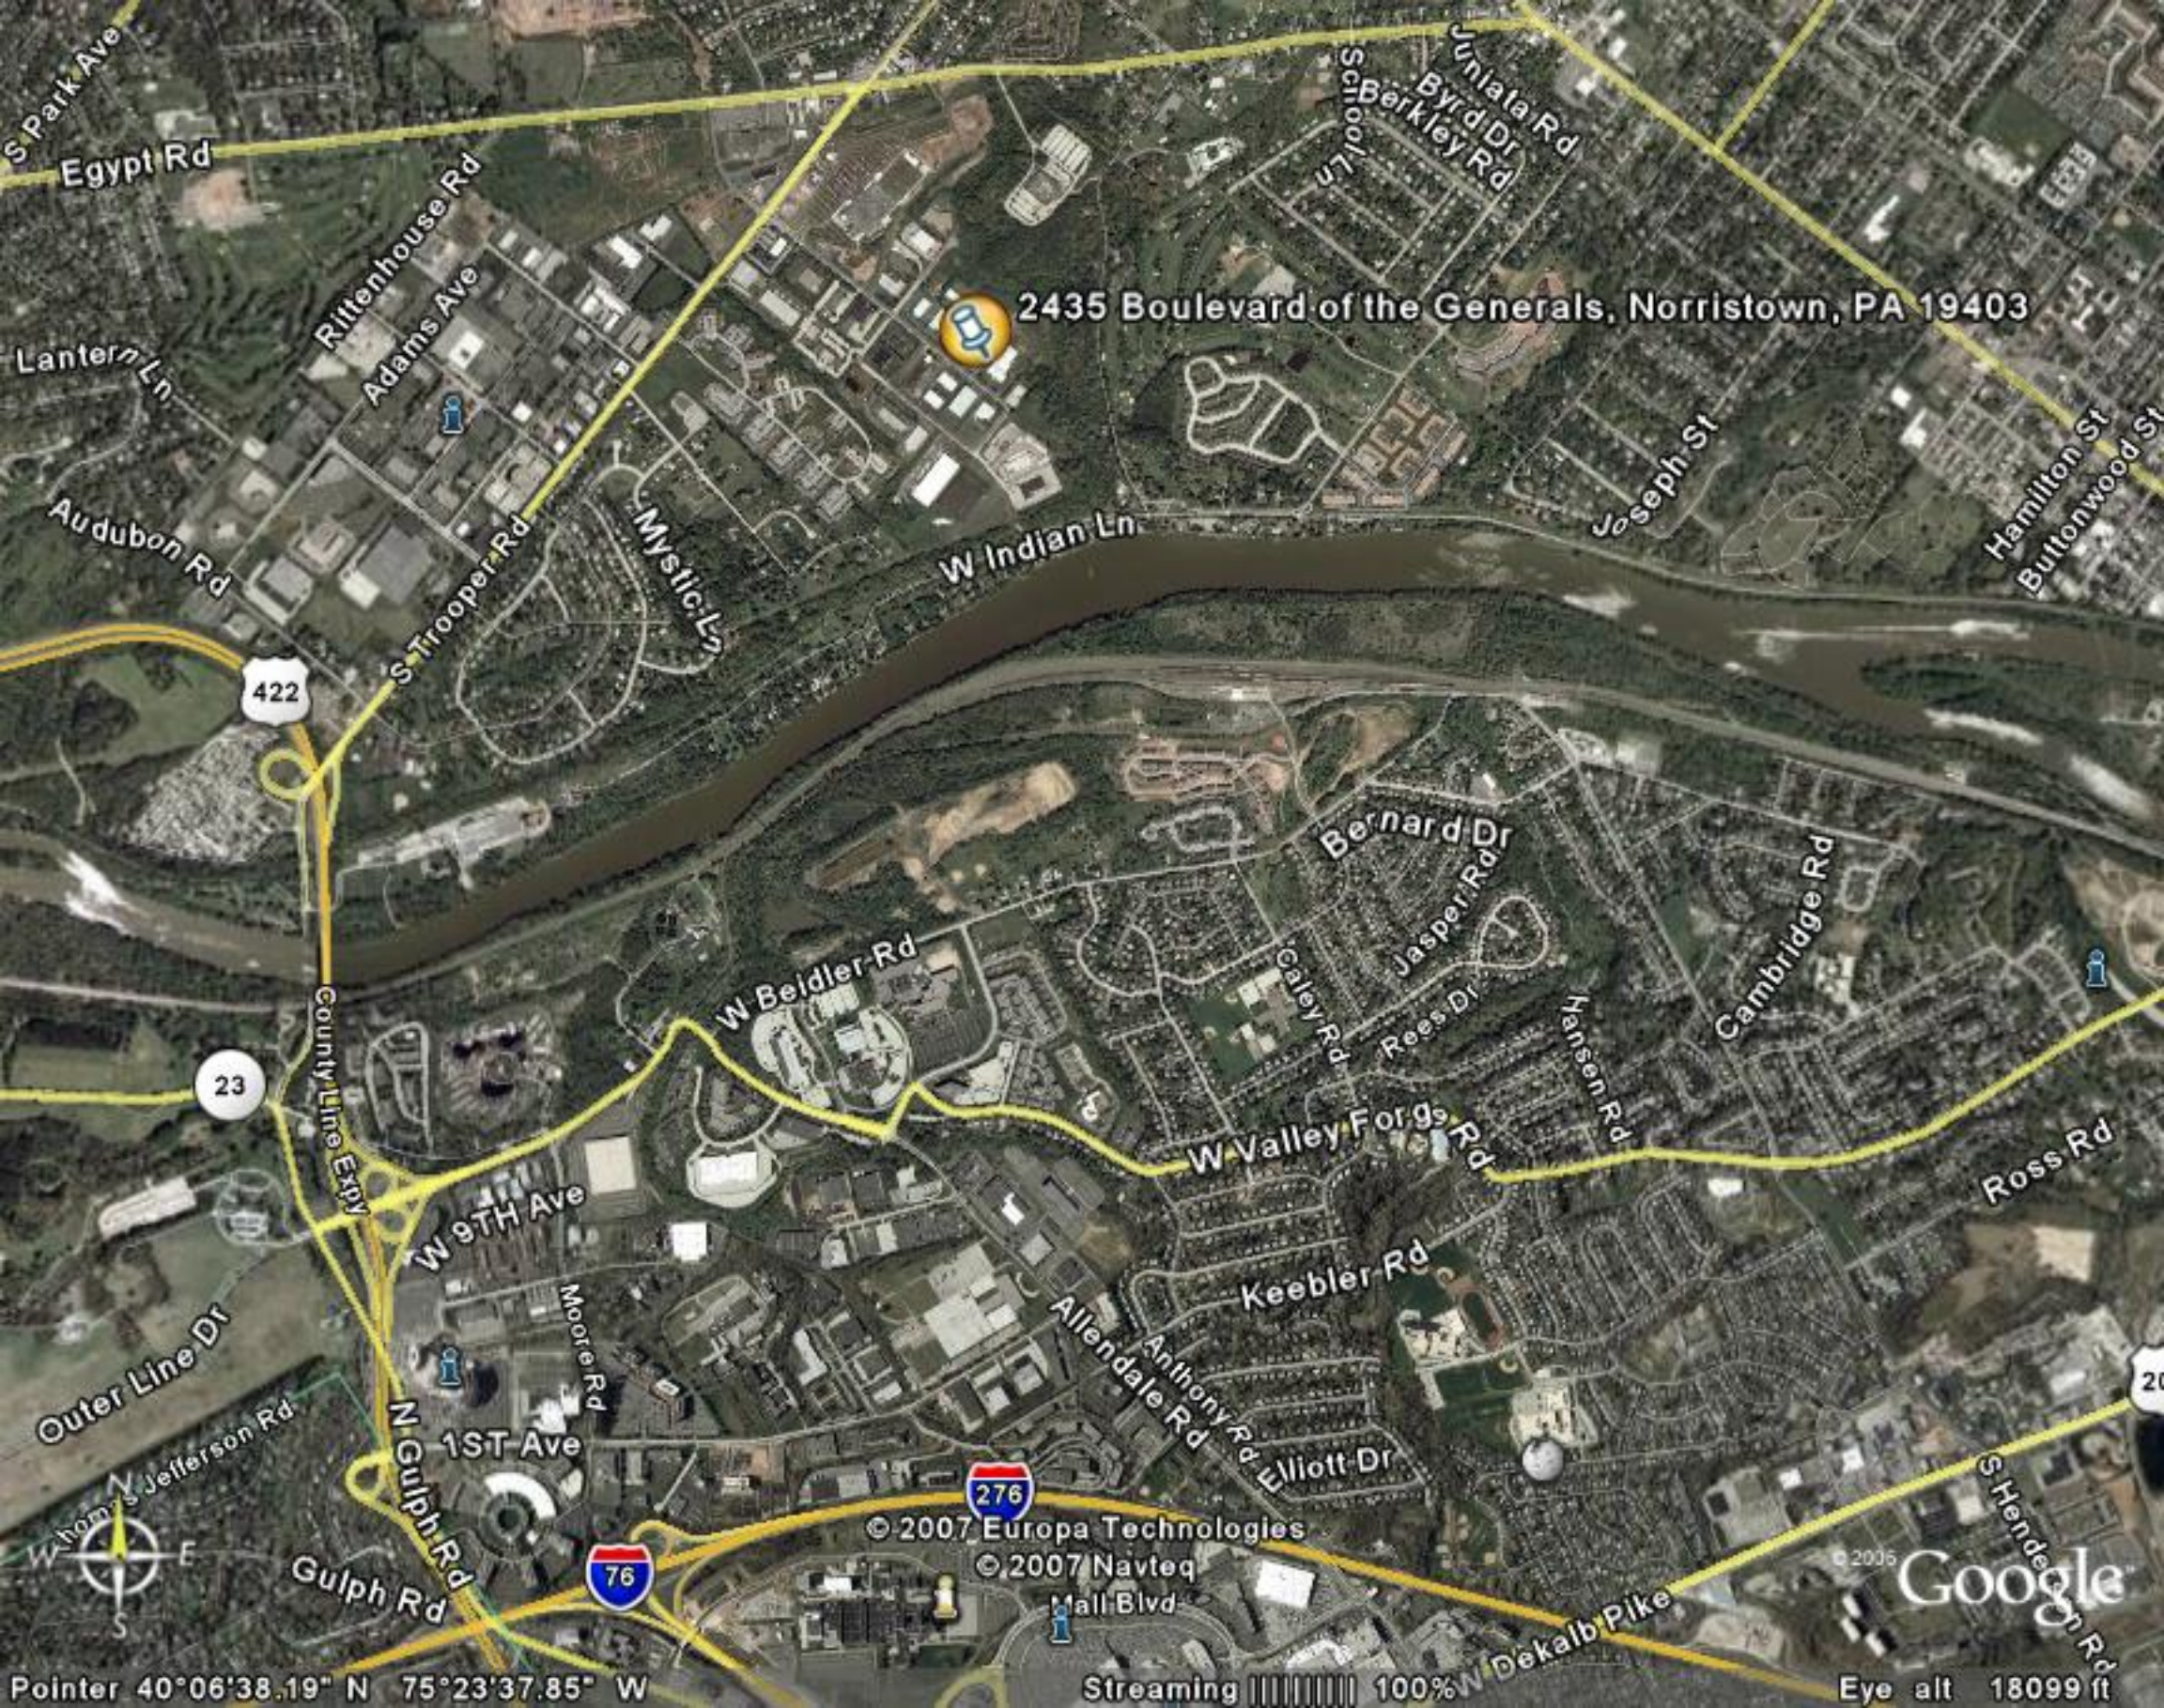

2435 Boulevard of the Generals, Norristown, PA 19403

Pointer 40°06'38.19" N 75°23'37.85" W

© 2007 Europa Technologies

© 2007 Navteq

© 2005 Google

Streaming 100% Eye alt 18099 ft